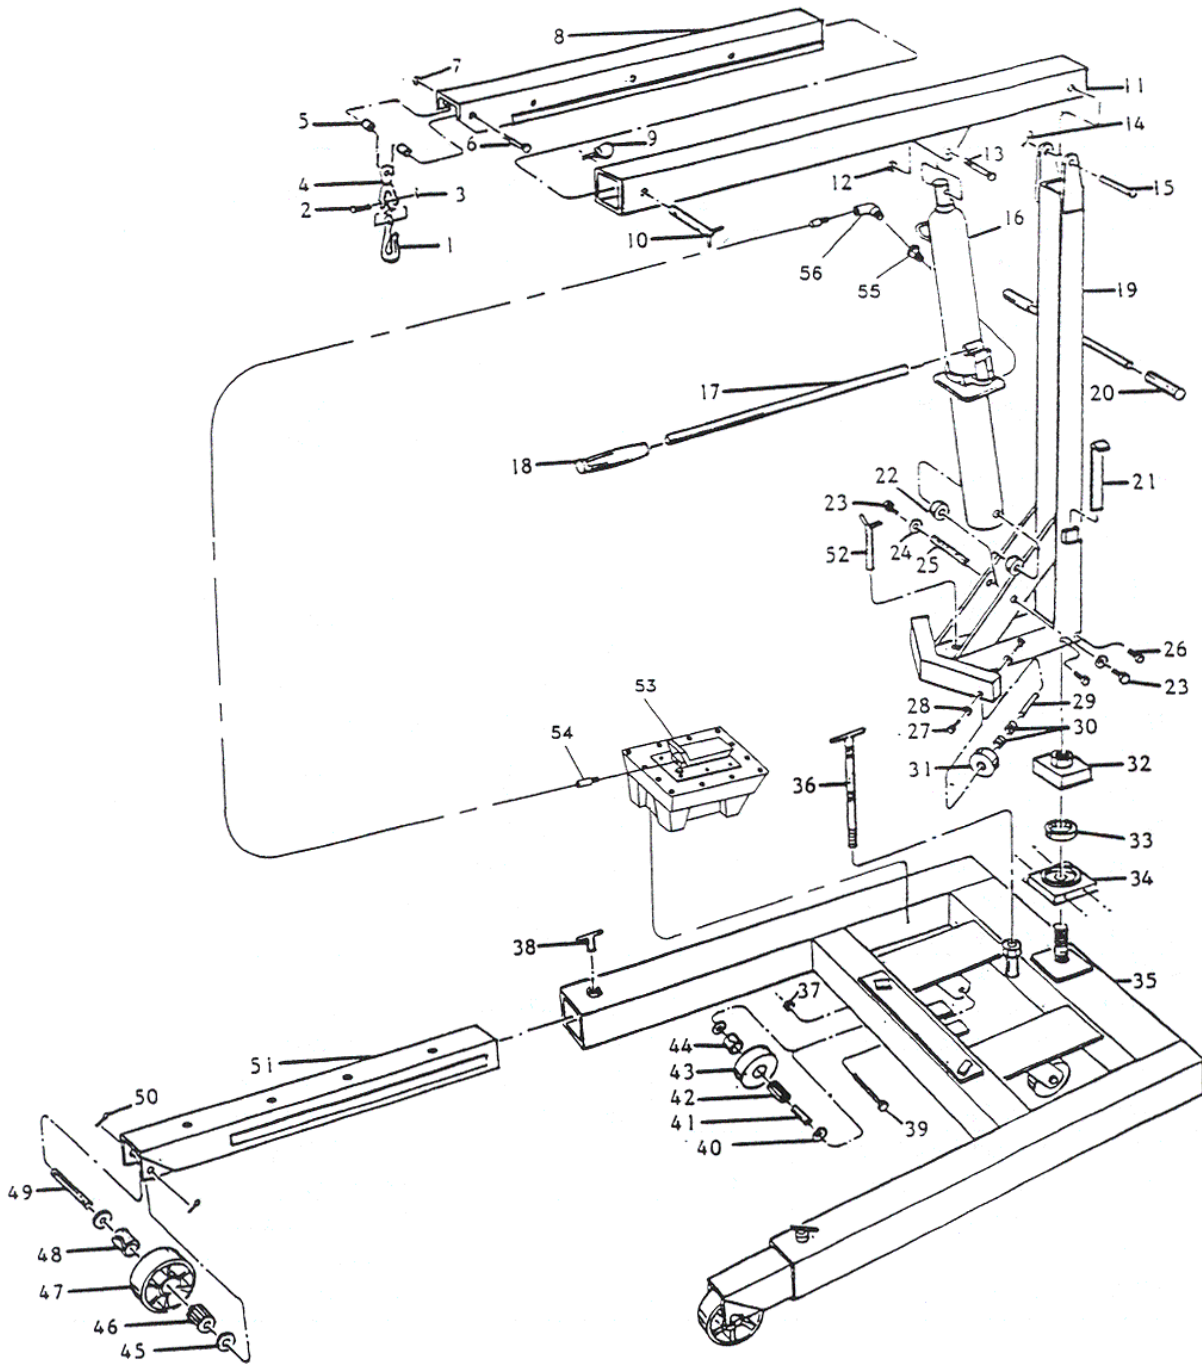

**norco**

DESCRIPTION  
AIR/HYDRAULIC FLOOR CRANE

CAPACITY  
3 TON

MODEL NO.  
78600A

REPLACEMENT  
PARTS

INDEX NO.	PART NO.	DESCRIPTION	QTY. REQUIRED
1	479201	Hook	1
2	479202	Rivet	1
3	479203	Cotter Pin	1
4	479204	Clevis	1
5	479206	Spacer Tube	2
6	11076	Hex. Head Bolt	1
7	1012	Hex. Nut	1
8	479207	Inner Tele. Boom	1
9	479208	Detent Pin	1
10	479209	Locating Pin	1
11	479211	Outer Boom	1
12	1066	Hex. Nut	1
13	11077	Hex. Head Bolt	1
14	479212	Cotter Pin	1
15	479213	Boom Pin	1
16	479205	Power Assembly	1
17	479214	Handle	1
18	479216	Handle Grip	1
19	479210	Upright Assembly	1
20	291058	Handle Grip	2
21	479217	Pry Bar	1
22	479218	Spacer	2
23	3139	Hex. Head Screw	2
24	2074	Washer	2
25	479219	Jack Base Pin	1
26	3108	Upright Base Screw	4
27	3141	Hex. Head Screw	4
28	2072	Washer	4
29	479221	Axle	2
30	479222	Bearing	4

INDEX NO.	PART NO.	DESCRIPTION	QTY. REQUIRED
31	479223	Wheel	2
32	479224	Top Nut	1
33	479226	Bearing	1
34	479227	Rotation Plate	1
35	479215	Base Assembly	1
36	479228	Anchor Screw	1
37	1001	Hex. Nut	2
38	479229	Locating Pin	2
39	479231	Caster Axle	2
40	479232	Washer	2
41	479233	Inner Sleeve	2
42	479234	Bearing	2
43	479236	Caster Wheel	2
44	479237	Outer Sleeve	2
45	479238	Washer	4
46	479239	Bearing	2
47	479241	Front Wheel	2
48	479242	Sleeve	2
49	479243	Axle	2
50	479244	Cotter Pin	4
51	479246	Leg	2
52	479247	Locating Pin	1
53	910018	Air/Hydraulic Pump	1
54	910014	10' Hydraulic Hose	1
55	13017	Parker Brass Reducer 1/4" NPT Male x 3/8" NPT Female	1
56	13016	Parker Brass Elbow Fitting 3/8" NPT Male x 3/8" Female	1