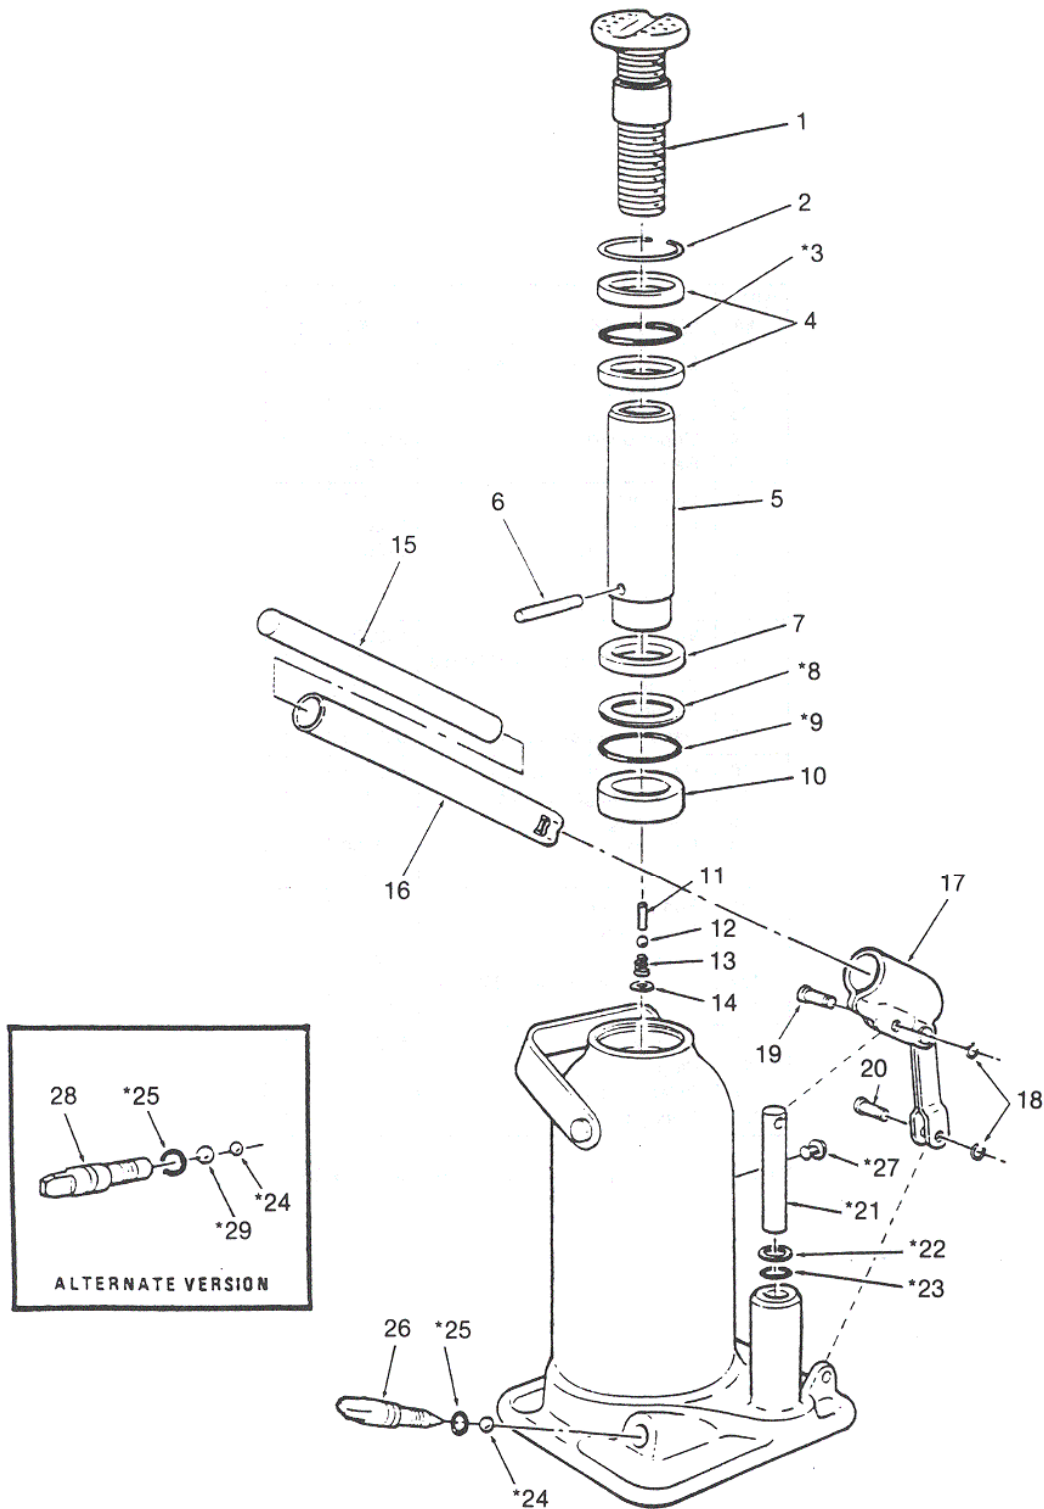

norco

DESCRIPTION
HYDRAULIC AXLE JACK

CAPACITY
12 TON

MODEL NO.
76412

REPLACEMENT
PARTS

*Designates those parts included in repair kit #612500

INDEX NO.	DESCRIPTION	PART NO.	QTY.
1	Extension screw assembly	612005	1
2	Snap ring	612011	1
*3	O-ring	612012	1
4	Upper bearing	612013	2
5	Ram	612014	1
6	Limit pin	612016	1
7	Ram bearing (A)	612017	1
*8	Back-up ring	612018	1
*9	O-ring	612019	1
10	Ram bearing (B)	612021	1
11	Valve pin	612022	1
12	Check ball, limit pin .250 dia.	9004	1
13	Spring	4007	1
14	Retainer	2005	1
15	Handle section, solid	605108	1
16	Handle section, tubular	605107	1
17	Lever linkage assembly	605100	1
18	Snap ring	12003	2
19	Pin, link	7006	1
20	Pin, link	7007	1
*21	Pump plunger	605106	1
*22	Back-up ring	12007	1
*23	O-ring	12005	1
*24	Check ball, cyl. inj. .250 dia.	9004	1
*25	O-ring	12006	1
26	Release valve	602056	1
*27	Plug, oil filler	11001	1
28	Release valve	605057	1
*29	Check ball	9008	1

*Designates those parts included in repair kit #612500