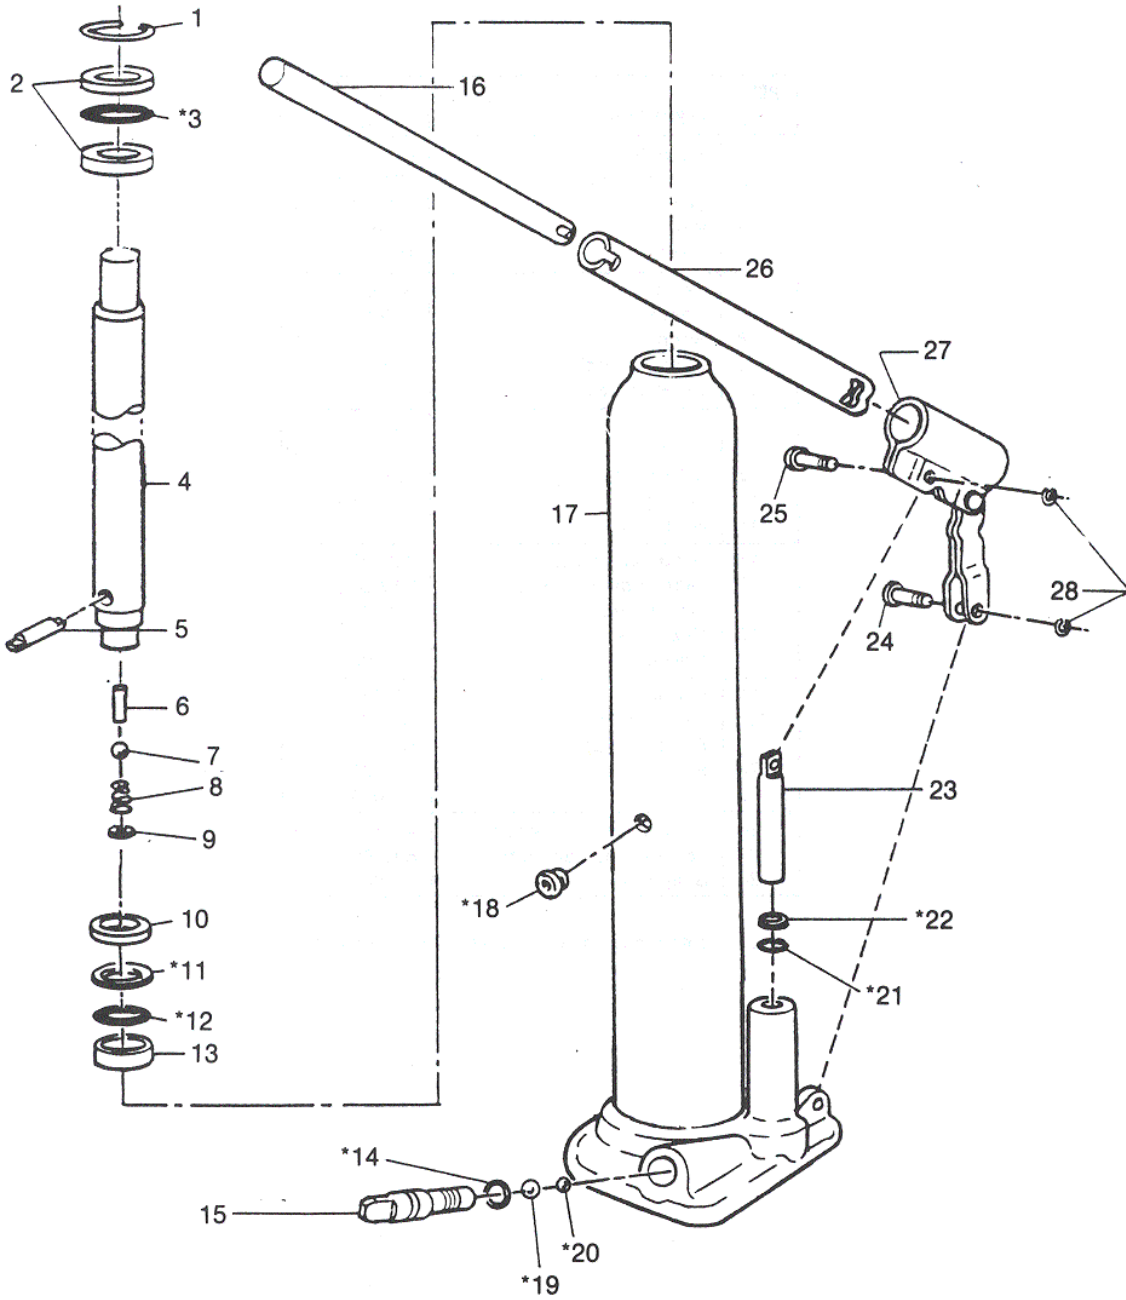

norco

DESCRIPTION
PROFESSIONAL HYDRAULIC LONG HAND JACK

CAPACITY
1-1/2

MODEL NO.
76402

REPLACEMENT
PARTS

INDEX NO.	DESCRIPTION	PART NO.	QTY.
1	Retaining ring	603011	1
2	Upper bearing	603013	2
*3	O-ring	603012	1
4	Ram	603023	1
5	Limit pin	603016	1
6	Valve pin	603022	1
7	Check ball	9004	1
8	Spring	4007	1
9	Retainer washer	2005	1
10	(A) Ram bearing	603017	1
*11	Back-up ring	603018	1
*12	O-ring	603019	1
13	(B) Ram bearing	603021	1
*14	O-ring	12001	1
15	Release valve	602056	1
16	Solid handle section	605108	1
17	Jack body assembly	603060	1
*18	Oil fill plug	11001	1
*19	Check ball	9005	1
*20	Check ball	9002	1
*21	O-ring	605027	1
*22	Back-up ring	605028	1
23	Pump plunger	605109	1
24	Pin	7007	1
25	Pin	7006	1
26	Tubular handle section	605107	1
27	Lever linkage assembly	605105	1
28	Snap ring	12003	2

* = Represents those parts included in repair kit #603100.