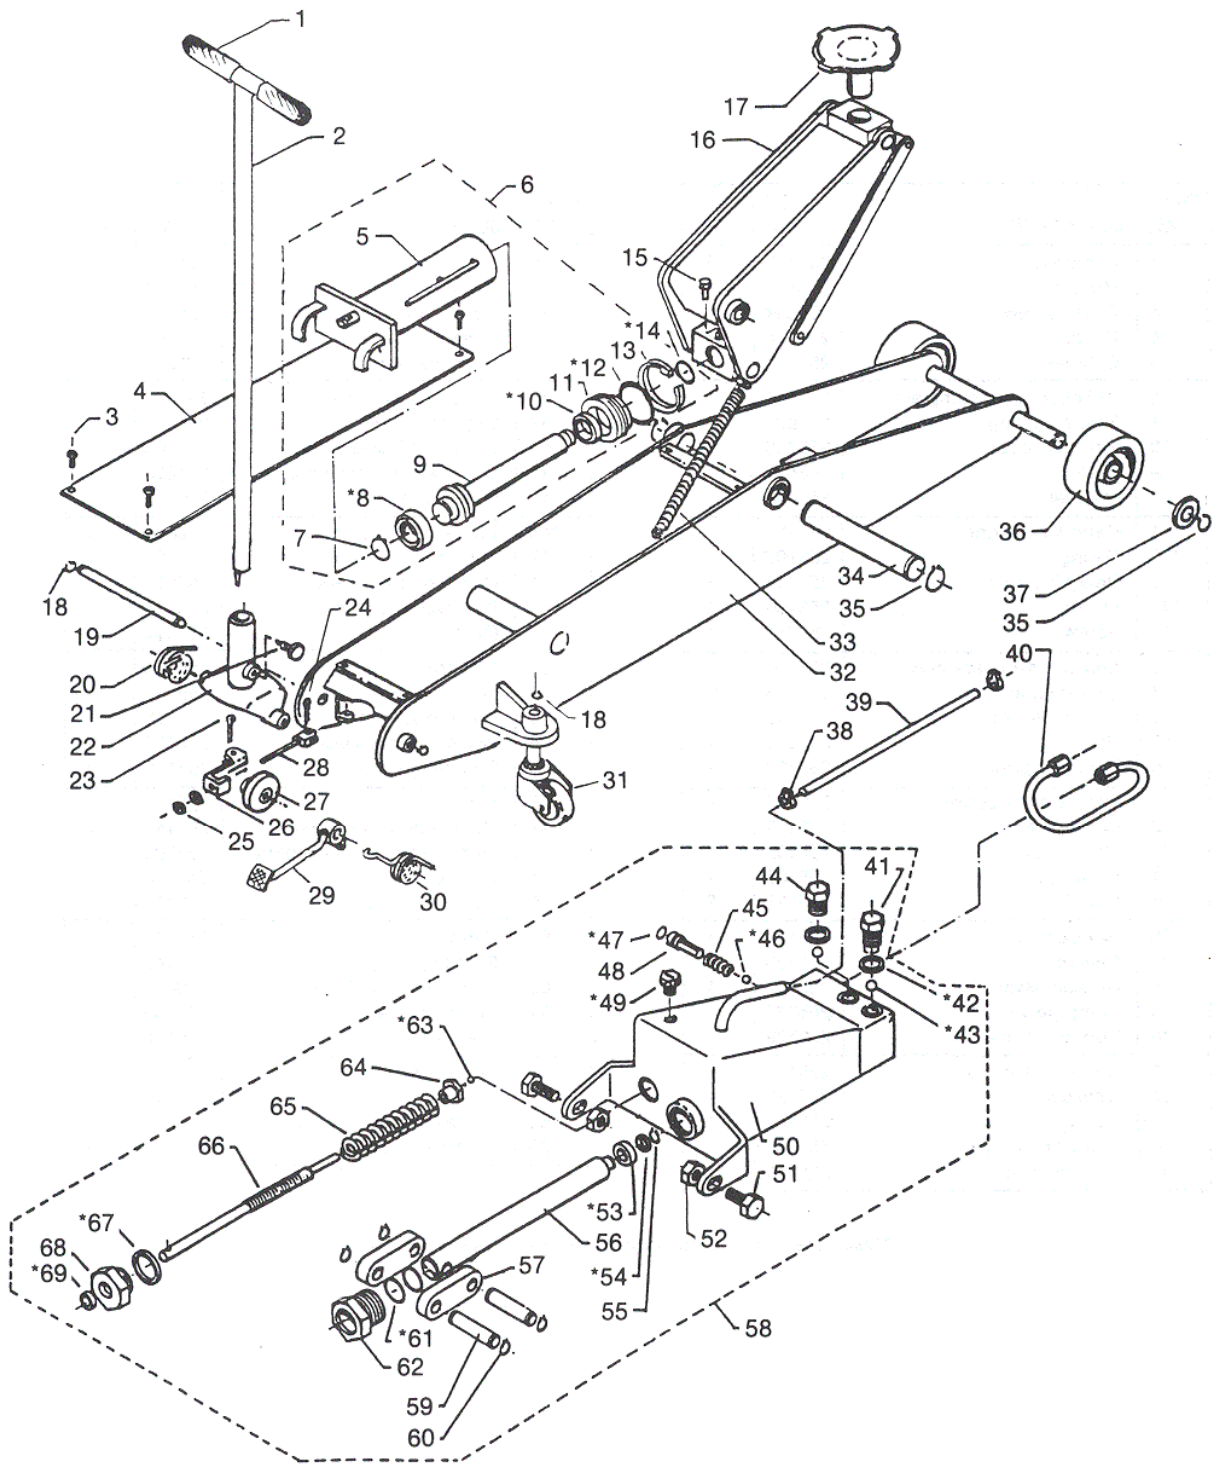

norco

DESCRIPTION
HYDRAULIC FLOOR SERVICE JACK

CAPACITY
5 TON

MODEL NO.
71500C

REPLACEMENT
PARTS

*Designates those parts found in repair kit part #205310.

INDEX NO.	DESCRIPTION	PART NO.	QTY.
1	Handle grip	251113	2
2	Handle	255626	1
3	Cover screw	255639	4
4	Cover	255188	1
5	Cylinder	255738	1
6	Cylinder assy. complete	255491	1
7	Retaining ring	255025	1
*8	Ram "U" cup	255026	1
9	Ram	255493	1
*10	Oil seal	255058	1
11	Cylinder bearing	255710	1
*12	O-ring	255707	1
13	Retaining ring	222708	1
*14	O-ring	255496	1
15	Screw	255214	1
16	Elevator arm assembly	255176	1
17	Lifting saddle	255163	1
18	Retaining ring	255135	4
19	Shaft	255636	1
20	Torsion spring	255133	1
21	Handle base screw	255122	1
22	Handle base	255123	1
23	Cotter pin	255132	1
24	Cotter pin	255206	1
25	Nut	255128	2
26	Release arm	255131	1
27	Release hub	255130	1
28	Release lever	255127	1
29	Pump pedal	255627	1
30	Torsion spring	255629	1
31	Caster assembly	255177	2
32	Chassis	255165	1
33	Spring	255162	1
34	Elevator arm shaft	255186	1
35	Retaining ring	255175	2